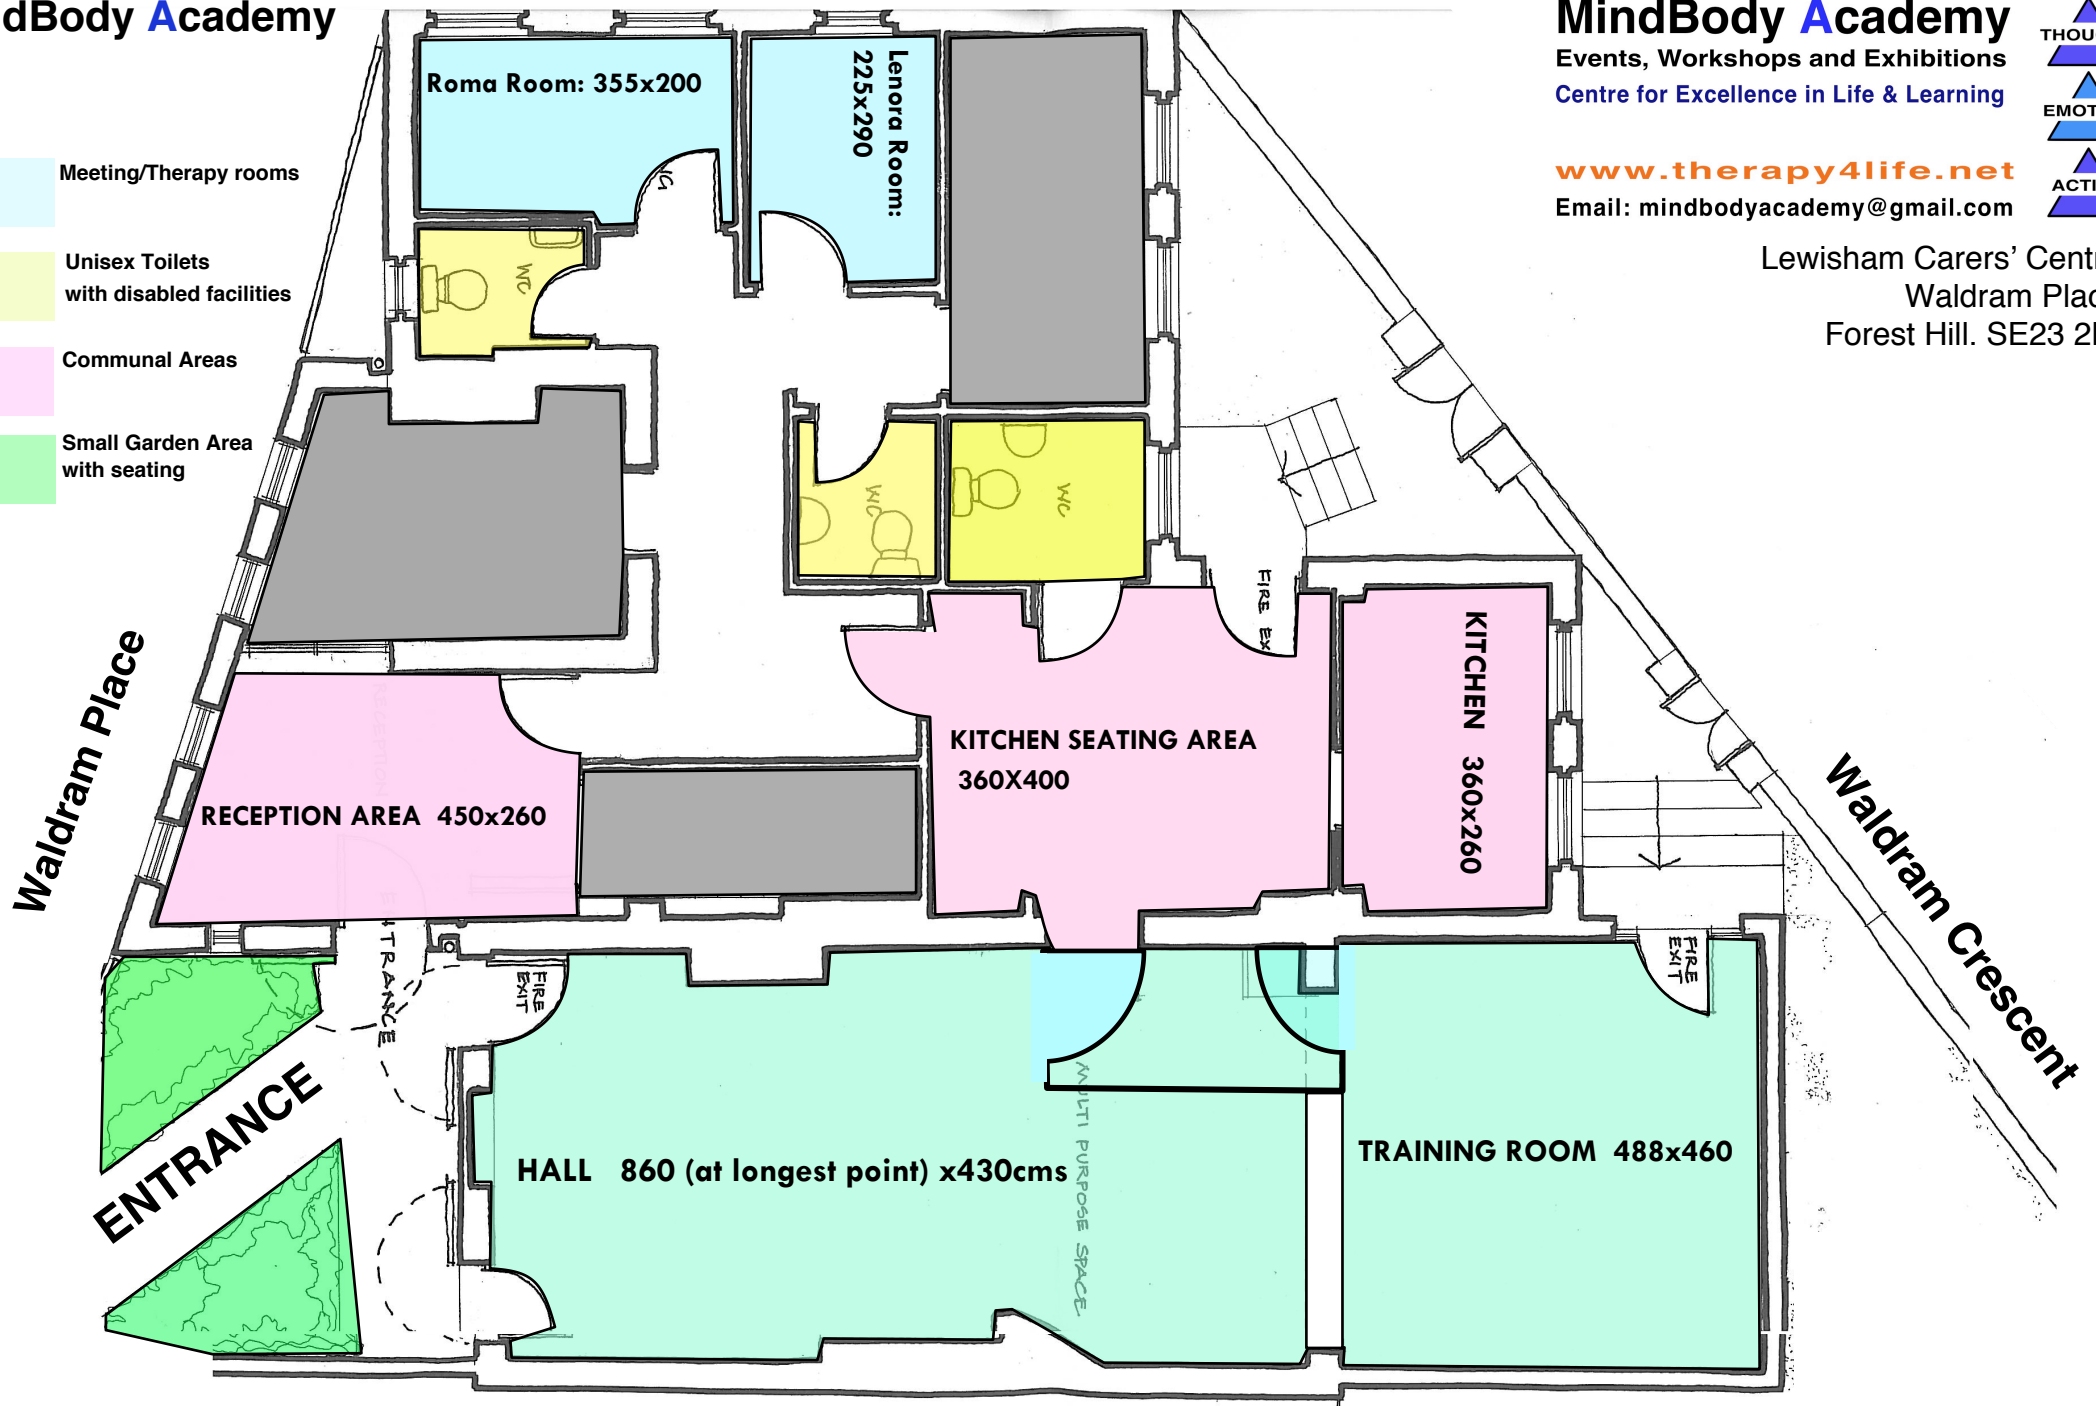

Lewisham Carers' Centre,
Waldram Place,
Forest Hill. SE23 2LB

- Meeting/Therapy rooms
- Unisex Toilets with disabled facilities
- Communal Areas
- Small Garden Area with seating

(approximate sizes in cms)

1 HALL 860 (at longest point) x430cms
1 TRAINING ROOM 488x460
1 RECEPTION AREA 450x260

2 COUNSELLING/THERAPY/APPOINTMENT ROOMS:
Roma Room: 355x200
Lenora Room: 225x290

3 UNISEX TOILETS, 2 OF WHICH ARE DISABLED ACCESSIBLE.
KITCHEN 360x260
KITCHEN SEATING AREA 360X400